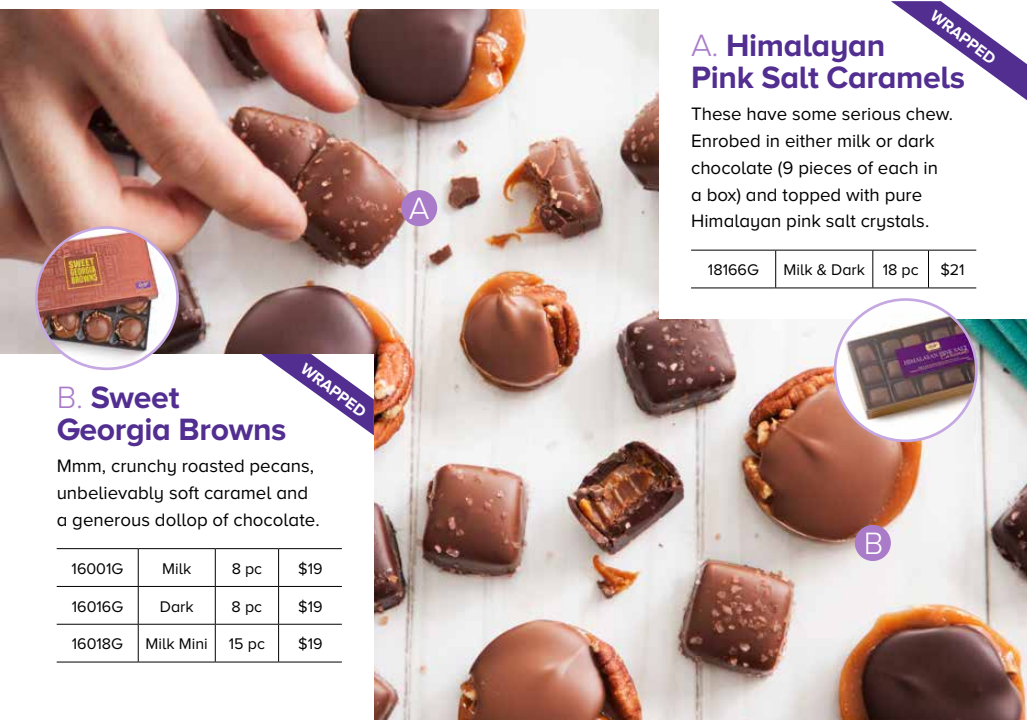

D. No Sugar Added Favourites

A selection of our bestselling milk & dark chocolates, sweetened with plant-based maltitol.

13495G	12 pc	$16