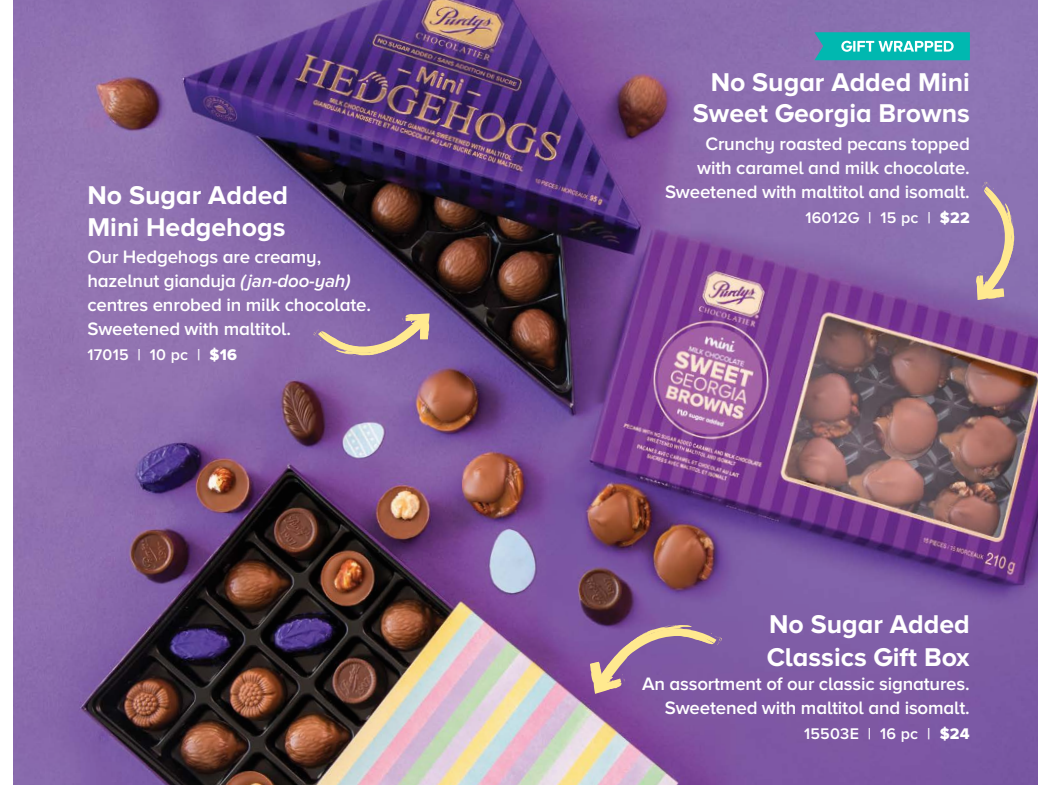

GIFT WRAPPED

No Sugar Added Mini Sweet Georgia Browns

Crunchy roasted pecans topped with caramel and milk chocolate. Sweetened with maltitol and isomalt.

16012G | 15 pc | **$22**

No Sugar Added Mini Hedgehogs

Our Hedgehogs are creamy, hazelnut gianduja (*jan-doo-yah*) centres enrobed in milk chocolate. Sweetened with maltitol.

17015 | 10 pc | **$16**

No Sugar Added Classics Gift Box

An assortment of our classic signatures. Sweetened with maltitol and isomalt.

15503E | 16 pc | **$24**