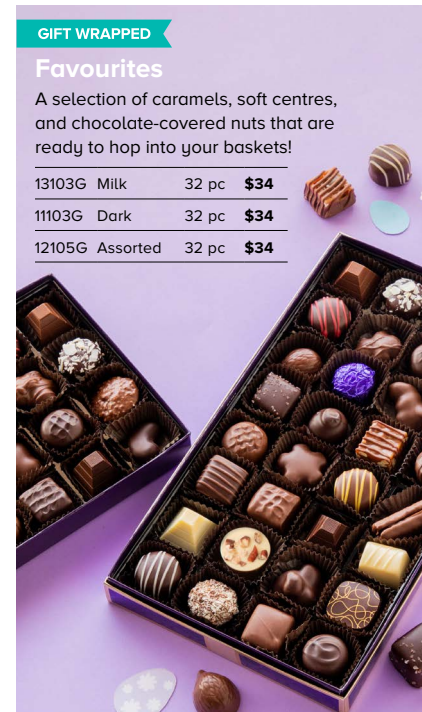

GIFT WRAPPED

Favourites

A selection of caramels, soft centres, and chocolate-covered nuts that are ready to hop into your baskets!

13103G	Milk	32 pc	$34
11103G	Dark	32 pc	$34
12105G	Assorted	32 pc	$34