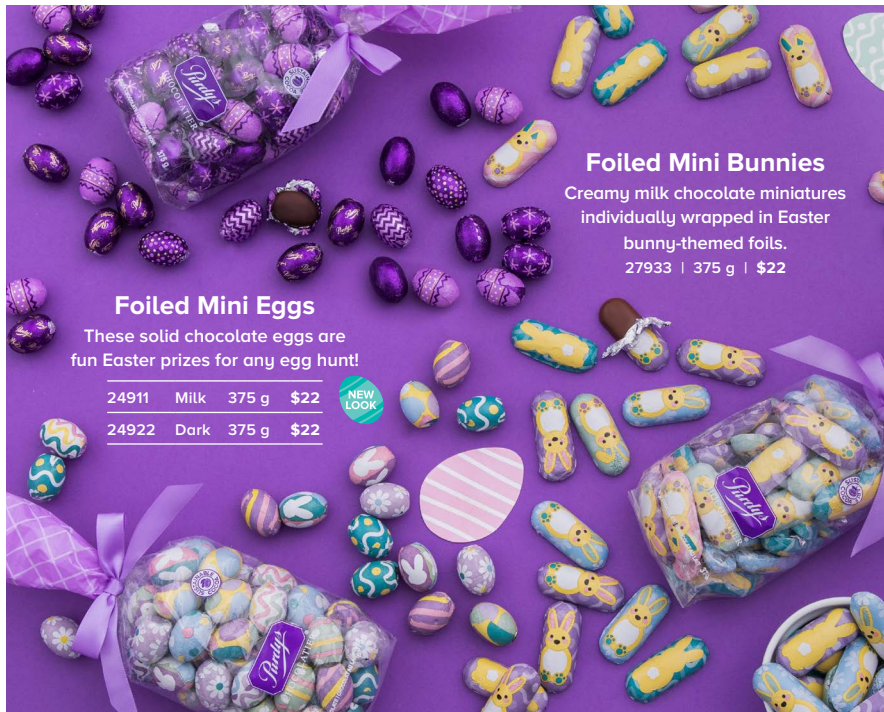

HOW TO PLACE YOUR ORDER

Shopping online is the best way to support your local fundraisers and enjoy Purdys chocolates at the same time!

Remember your campaign's customer number:

If you don't have the campaign's customer number, please contact your Coordinator.

Visit fundraising.purdys.com to place your order.

Be a supporter today!

There are 2 ways to join:

1. Through the link shared by your Coordinator, enter your email, and click "JOIN A CAMPAIGN".
2. Sign in or Register at fundraising.purdys.com with the Customer Number you received from your Coordinator.

Foiled Mini Bunnies

Creamy milk chocolate miniatures individually wrapped in Easter bunny-themed foils.
27933 | 375 g | $22

Foiled Mini Eggs

These solid chocolate eggs are fun Easter prizes for any egg hunt!

24911	Milk	375 g	$22
24922	Dark	375 g	$22

NEW LOOK